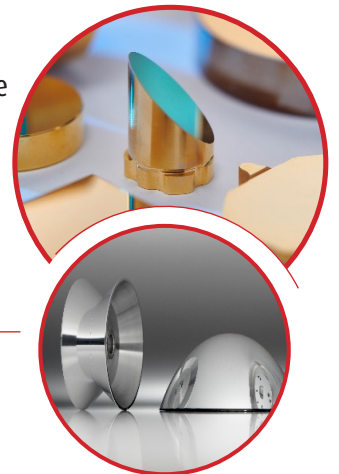

Trade shows are back in 2022 ...

We are very pleased to be exhibiting once again at both Photonics West in San Francisco in January 2022, and at Laser World of Photonics in Munich in April 2022.

We will be showcasing our unique range of reflective metal laser optics, and our expertise in diamond machining highly complex and demanding optical components.

SPIE PHOTONICS WEST

Come and see us at Photonics West, San Francisco, Booth #5019